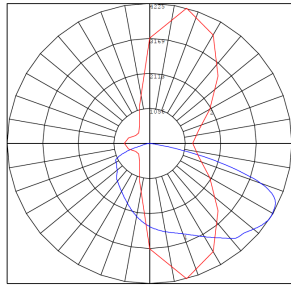

Photometrics: GPE-60-100W-MCTP-BK

BUD Rating: B1-U1-G0

20W 5000K, Area 55'x 75' Mounting Height: 9'

Other Views:

Twin Arm Mount

Top View

Fold For Shipment

Performance Table: GPE-60-100W-MCTP-BK