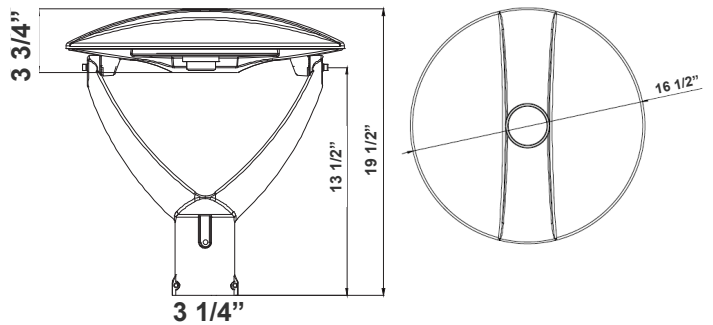

GPE SERIES Outdoor Lighting

GPE-60-100W-MCTP-BK

POWER & CCT- ADJUSTABLE GARDEN POST-TOP LIGHTS

MCTP Multi Color Temperature & Multi Power/Wattage (Selectable)

WESTGATE
THE FUTURE IS HERE...AND IT'S QUITE BRIGHT!

Customer Name: _____

Project Name: _____

Note: _____

Type: _____

19 1/2" (H) x 16 1/2" (D)

Ideal for airports, auto dealerships, corporate offices, education, government, healthcare, industrial warehouses, municipal parking, gas stations, convenient stores, recreation and public venues, restaurants, hospitality, retail and grocery stores.

Features

- Aluminum Housing ,Outdoor Powder Coated
- Fits On 3" OD Pipes/Pole
- 7-Year Warranty
- Multi CCT and Power: Selectable Switch Inside Of The Fixture

Technical Specifications

Electrical:

- Voltage: 100-277V AC 50/60Hz
- Wattage: 60W/80W/100W
- Power Factor: 0.95
- Efficacy: 130LM/W

Mechanical:

- Aluminum Housing , Outdoor Powder Coated
- Reducer from 3" Inner Diameter to 2.5" Available
- Twin (Double) Arm
- For 3" OD Pole/Pipe
- Programmable Bi-Level Motion Sensor & Emergency Backup Options
- Operating Temperature: -40°F to 104°F
- IP Rating: IP66, Suitable for Wet Locations
- 7-Year Warranty

Lighting:

- Multi CCT and Power: Selectable Switch Inside Of The Fixture
- Dimmable: 0~10V Dimming
- LED: SMD 3030
- Total Lumens: 13000LM Max.
- Color Temperature: 3000K/4000K/5000K
- Color Rendering index: >70
- Beam Angle: Type V (150° X 150°)
- Lifespan: 70000 Hrs.

Applications:

- Ideal For Garden, Amusement Park, Residential Quater , Industrial Park And Pedestrian street.

Other Model:

- 130W | 7800LM | GPE-30-60W-MCTP

Phone: (877) 805-2252 | Fax: (877) 805-2252
www.westgatemfg.com