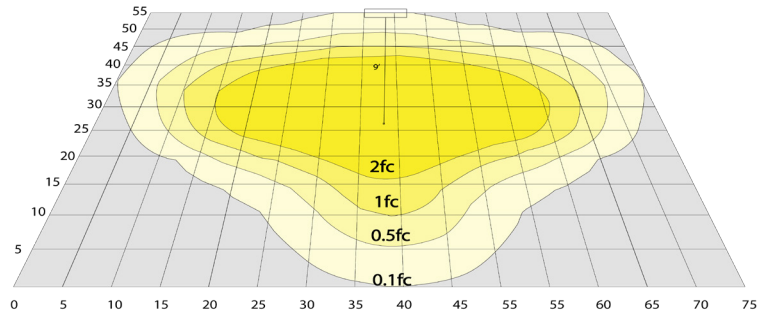

Lighting:

- Multi CCT and Power: Selectable Switch Inside Of The Fixture
- Dimmable: 0~10V Dimming
- LED: SMD 3030
- Total Lumens: 13000LM Max.
- Color Temperature: 3000K/4000K/5000K
- Color Rendering index: >70
- Beam Angle: Type V (150° X 150°)
- Lifespan: 70000 Hrs.

Photometrics: GPE-60-100W-MCTP-BK

BUD Rating: B1-U1-G0

20W 5000K, Area 55'x 75' Mounting Height: 9'

Other Views:

Twin Arm Mount

Top View

Fold For Shipment

Performance Table: GPE-60-100W-MCTP-BK